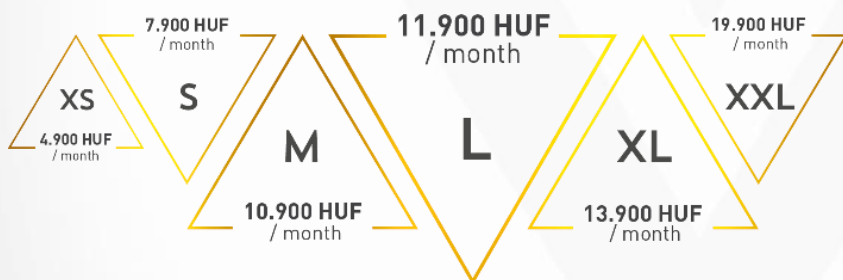

CHECK THE FULL FACILITY LIST [HERE](#)

HOW MUCH IS THE AYCM SPORTPASS?

XS - S packages
for Beginners and Re-starters

M- L package
Ambitious Sport-Lovers

XL - XXL package
Perfectionist

+3000,-HUF annual administration fee

The difference between the packages is the number of the available places.

SportPass can be requested at any time of the year with the acceptance of the loyalty period until the end of this year (31th December).